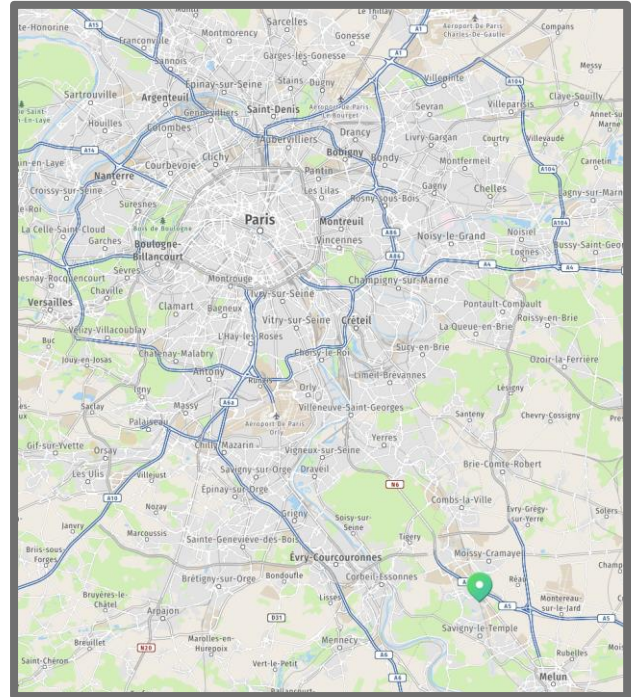

Access map

16, Avenue Jean Moulin
77176 Savigny-le-Temple
France

Email : areal@areal.com
Tel. : +33 1 60 63 07 52
Fax : +33 1 64 41 90 15

[Click here or open the QR Code to access the maps link >>](#)

More practical information :

- → [Coming by train from Paris – Gare de Lyon](#)
- → [Coming by car from Paris](#)
- → [Find an accomodation nearby](#)