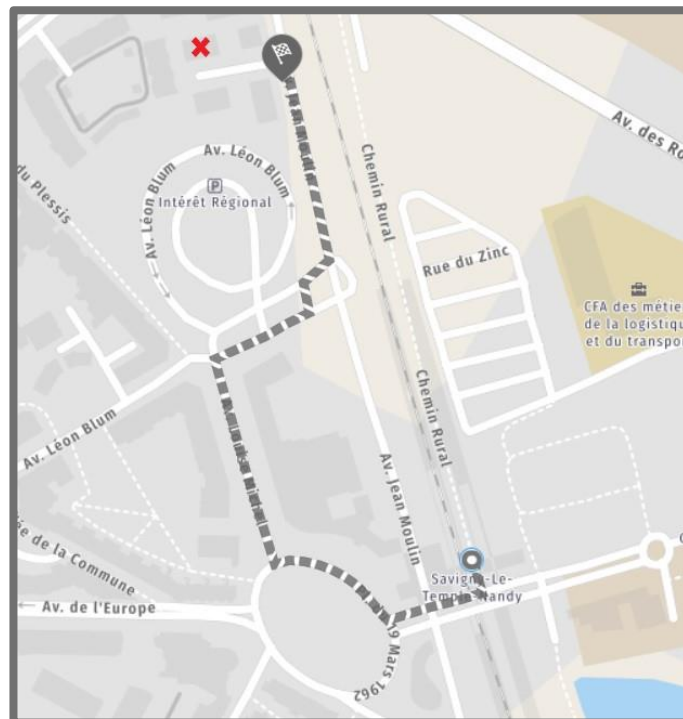

More practical information :

- [Coming by train from Paris – Gare de Lyon](#)
- [Coming by car from Paris](#)
- [Find an accomodation nearby](#)

Coming by train from Paris

You can come to Savigny-le-Temiteinéraireple in about **45 minutes from the Gare de Lyon via the RER line D**. Get off at Savigny-le-Temple / Nandy station (check that the station is well served according to the timetable).

Itinerary from Savigny-le-Temple station :

- ◆ Go to **the main exit** (Town hall's side), then turn right, walk around the police building and the white building "Millenium" in the Avenue Louise Michel, then join the Avenue Jean Moulin (beside the railway towards Paris).
- ◆ After approximately **200 meters**, AREAL has its office in Allée de la Minoterie street, at the end of the car park, the last building on the right (red bricks and dark glasses)

Coming by car from Paris

Enter **"Allée de la Minoterie"** in the address field of your navigator rather than **"16, Avenue Jean Moulin"** for a more accurate guidance.

While driving from PARIS by A6 :

- ◆ Take the Melun Sénart exit
- ◆ Then follow direction A5a / Sénart / Troyes / Savigny le Temple
- ◆ On A5a, take the #11 exit: Savigny-Centre
- ◆ At the 2nd roundabout, follow the Centre Ville direction on the left and move forward about 500m, in the Avenue Jean Moulin.
- ◆ AREAL has its office in Allée de la Minoterie Street, at the end of the car park, the last building on the right (red bricks and dark glasses)

While driving from MARNE LA VALLÉE by N104 :

- ◆ Take the Évry / Sénart direction
- ◆ Then follow direction A5a / Sénart / Troyes / Savigny le Temple
- ◆ On A5a, take the #11 exit: Savigny-Centre
- ◆ At the 2nd roundabout, follow the Centre Ville direction on the left and more forward about 500m, the Avenue Jean Moulin.
- ◆ AREAL has its office in Allée de la Minoterie Street, at the end of the car park, the last building on the right (red bricks and dark glasses)